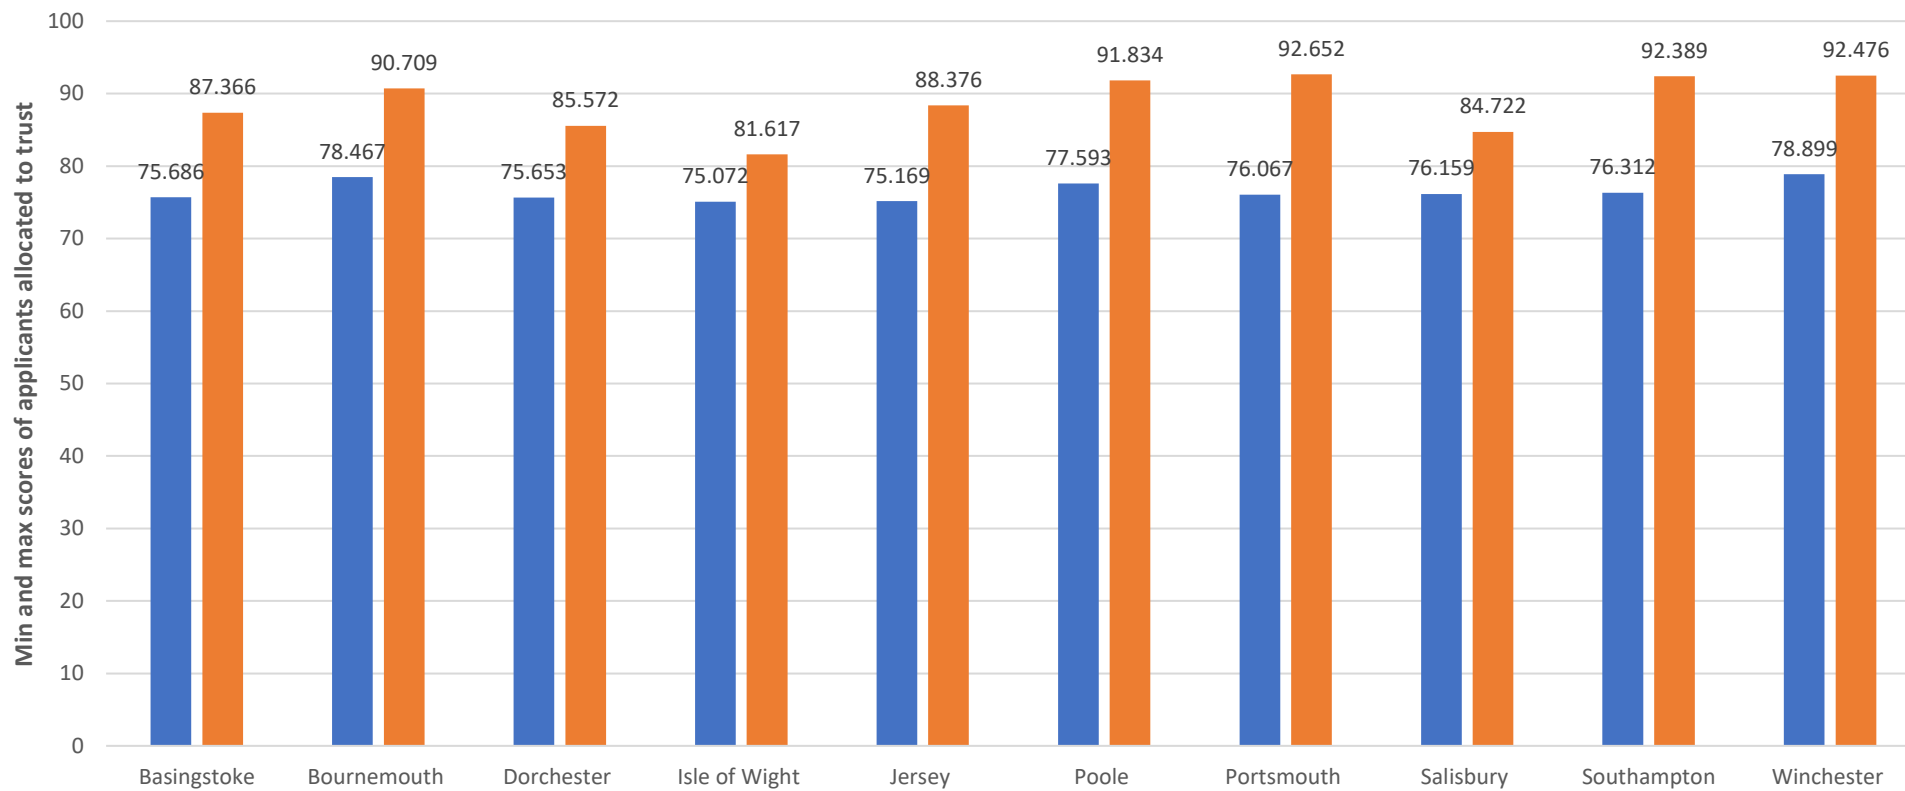

**Wessex Foundation School
Applicant Total Scores & Allocated Trust
F1 August 2019**

Allocated Trust

Includes programmes where the F2 year is in a different Trust
Does not include Academic FP allocations or Special Circumstances allocations